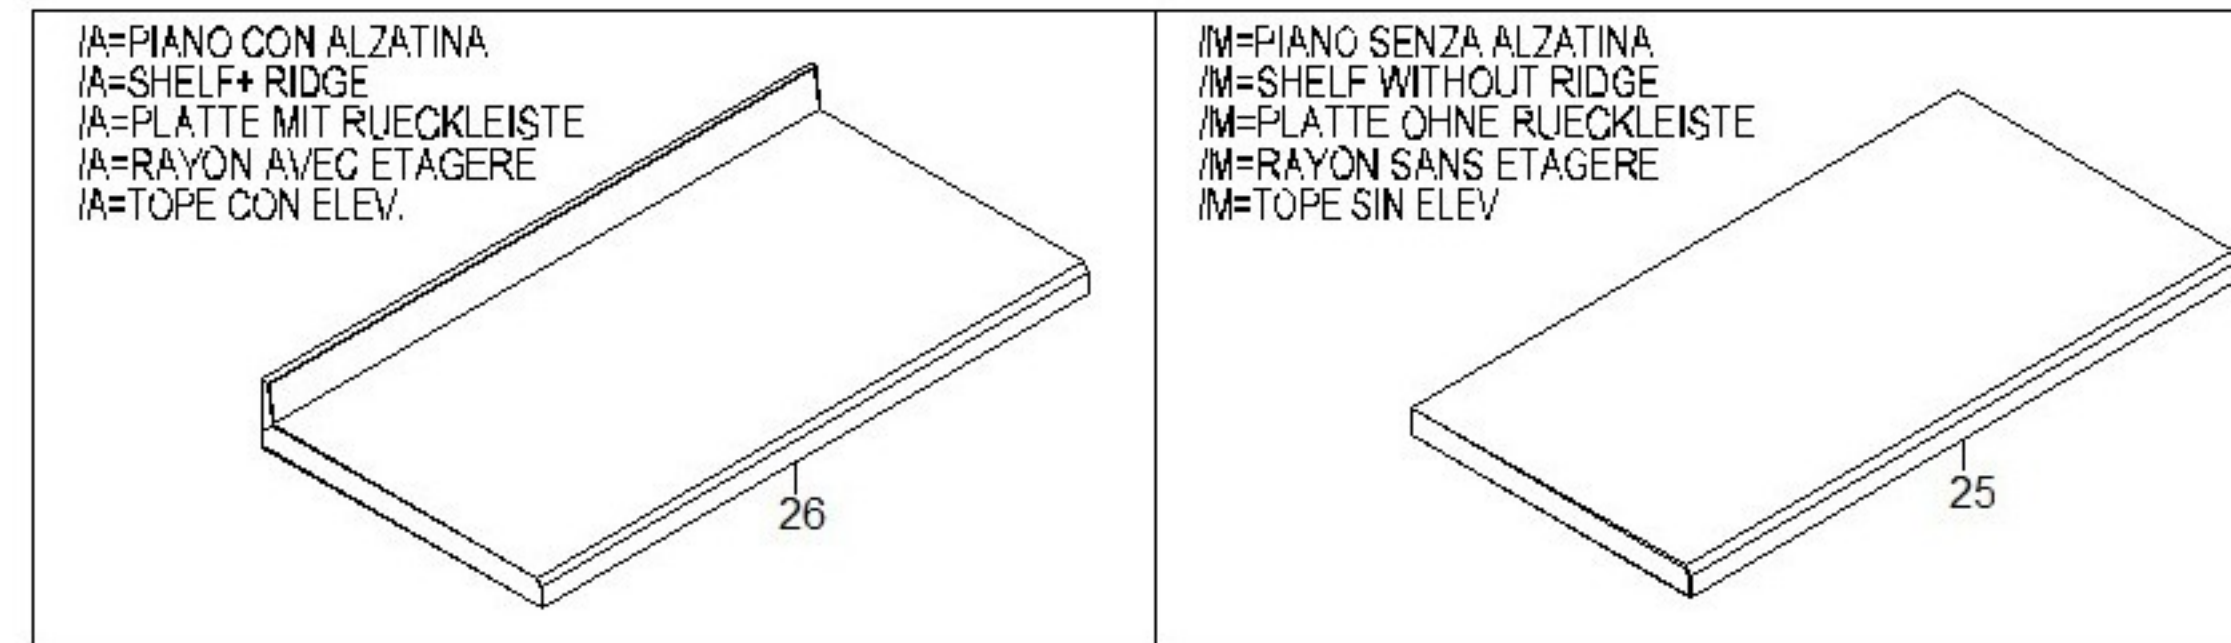

ANGELO PO - BASE REFRIGERATA TN It.433, 2 PORTINE+3 CASSETTI  
6TEB11A - 15-06-2008 » 14-05-2010

Modello Typ Model Modelle Modelo

		6TEA 6TEAA 6TEAM	6TEA2 6TEA2A 6TEA2M	6TEA11 6TEA11A 6TEA11M	6TEA13 6TEA13A 6TEA13M	6TEB 6TEBA 6TEBM	6TEB2 6TEB2A 6TEB2M	6TEB4 6TEB4A 6TEB4M	6TEB11 6TEB11A 6TEB11M	6TEB13 6TEB13A 6TEB13M	6TEC 6TECA 6TECM	6TEC2 6TEC2A 6TEC2M	6TEC4 6TEC4A 6TEC4M	6TEC11 6TEC11A 6TEC11M	6TEC22 6TEC22A 6TEC22M	6TEC13 6TEC13A 6TEC13M
Num.cassetti	1/2	1	1	1	1	1	1	1	1	1	1	1	1	1	1	1
Schublad	1/2SUP	-	1	-	-	-	1	2	-	-	-	1	2	-	-	-
Drawers	1/2INF	-	1	-	-	-	1	2	-	-	-	1	2	-	-	-
Tiroirs	1/3	-	-	1	3	-	-	-	1	3	-	-	-	1	2	3
Gabetas	2/3	-	-	1	-	-	-	-	1	-	-	-	-	1	2	-
Porte Türen Doors Portes Puertas		2	1	1	1	3	2	1	2	2	4	3	2	3	2	3