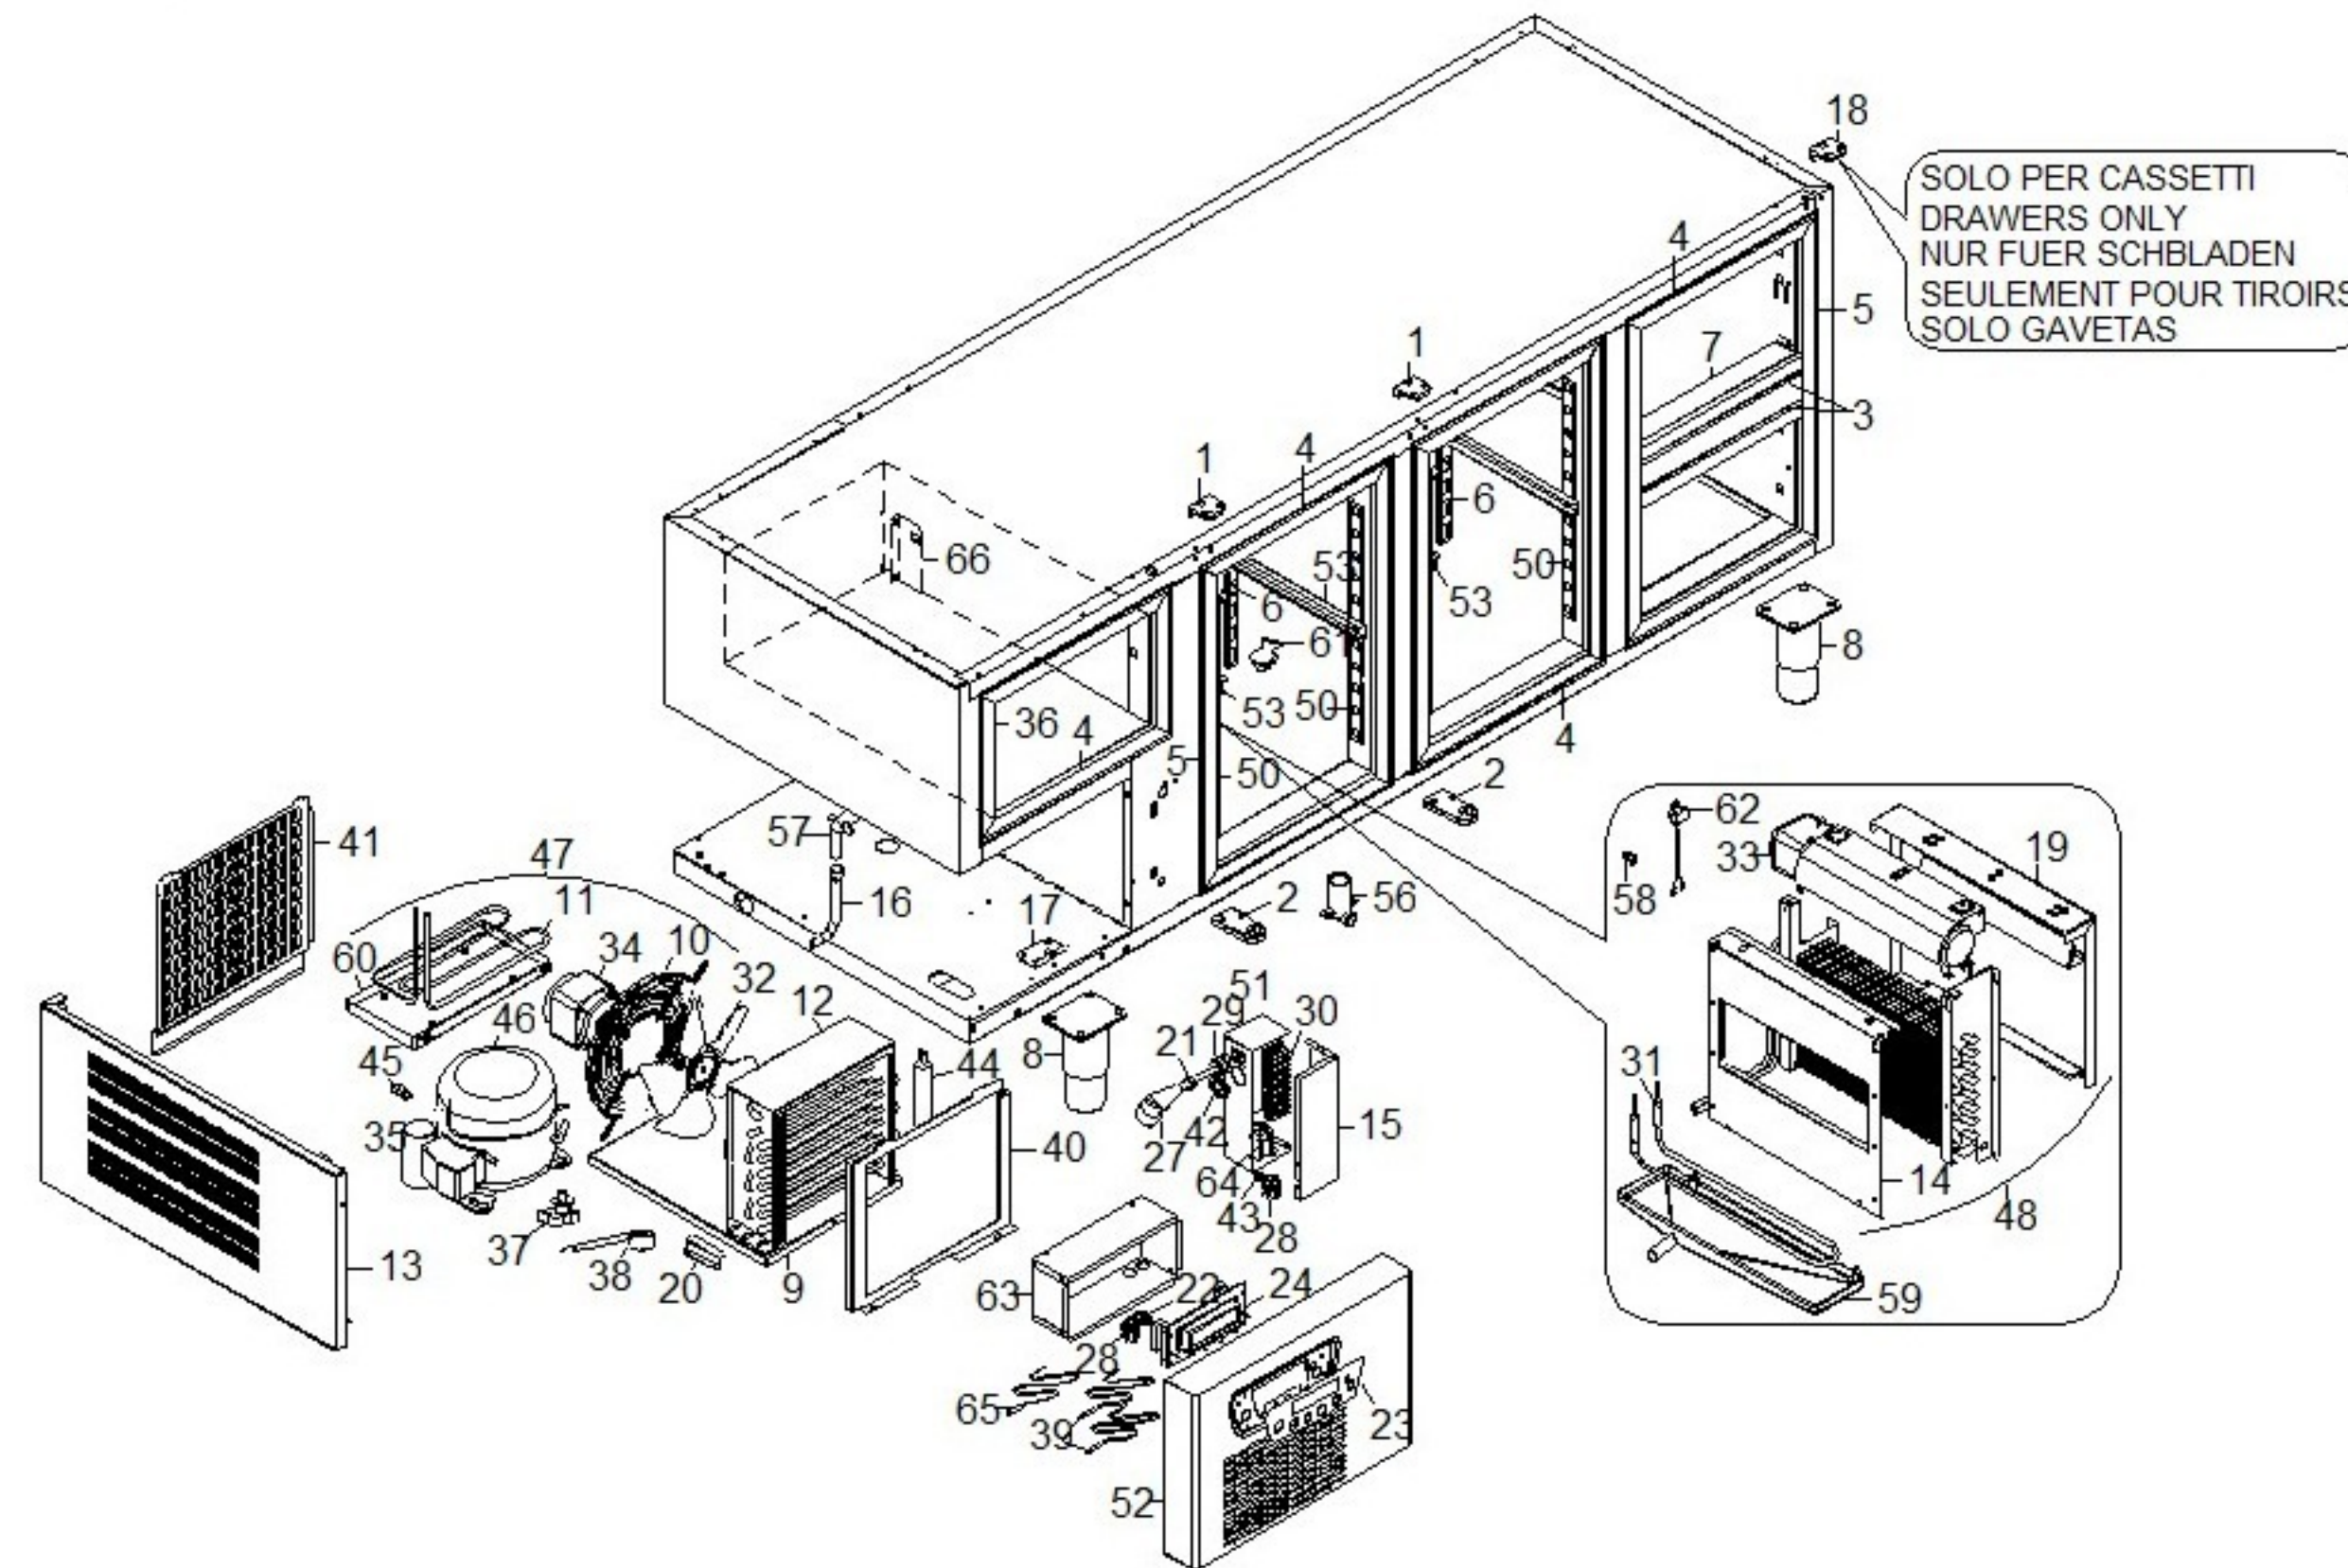

ANGELO PO - BASE REFRIGERATA TN It.433, 2 PORTINE+3 CASSETTI  
6TEB11A - 15-06-2008 » 14-05-2010

Modello Typ Model Modelle Modelo

		6TEA 6TEAA 6TEAM	6TEA2 6TEA2A 6TEA2M	6TEA11 6TEA11A 6TEA11M	6TEA13 6TEA13A 6TEA13M	6TEB 6TEBA 6TEBM	6TEB2 6TEB2A 6TEB2M	6TEB4 6TEB4A 6TEB4M	6TEB11 6TEB11A 6TEB11M	6TEB13 6TEB13A 6TEB13M	6TEC 6TECA 6TECM	6TEC2 6TEC2A 6TEC2M	6TEC4 6TEC4A 6TEC4M	6TEC11 6TEC11A 6TEC11M	6TEC22 6TEC22A 6TEC22M	6TEC13 6TEC13A 6TEC13M
Num.cassetti	1/2	1	1	1	1	1	1	1	1	1	1	1	1	1	1	1
Schublad	1/2SUP	-	1	-	-	-	1	2	-	-	-	1	2	-	-	-
Drawers	1/2INF	-	1	-	-	-	1	2	-	-	-	1	2	-	-	-
Tiroirs	1/3	-	-	1	3	-	-	-	1	3	-	-	-	1	2	3
Gabetas	2/3	-	-	1	-	-	-	-	1	-	-	-	-	1	2	-
Porte Türen Doors Portes Puertas		2	1	1	1	3	2	1	2	2	4	3	2	3	2	3